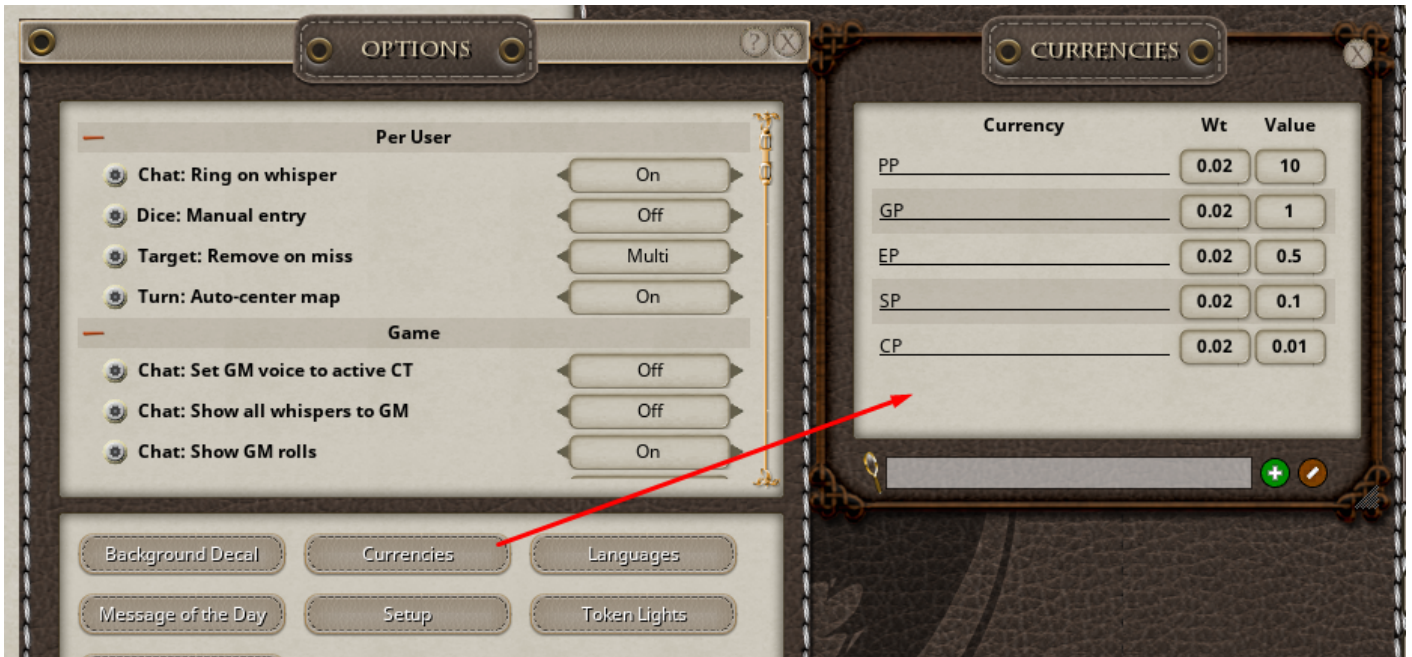

Before attempting to use or create a shop, ensure that the currencies are defined in the options. Many rulesets will have these already defined for you.

Revision #3

Created 2022-12-07 16:51:11 UTC by Admin

Updated 2022-12-07 17:05:27 UTC by Admin