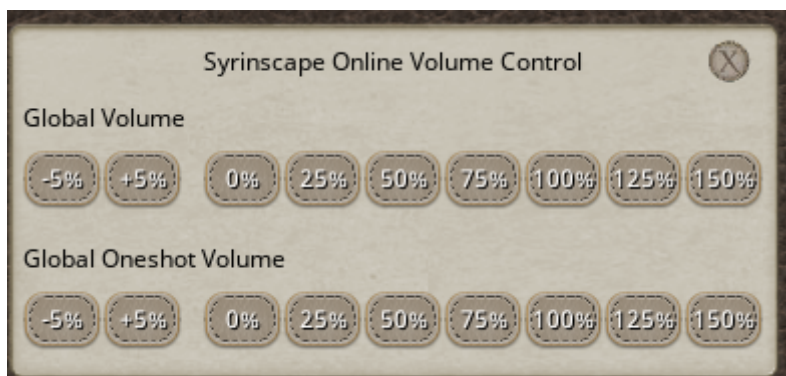

Volume Control (Online Player Only)

When using the Syrinscape Web or Online player, you can control the global volumes and global one-shot volume from within Fantasy Grounds. The Volume button is located on the Syrinscape window.

Volume for each may be controlled either by selecting an absolute number from 0%-150% or by 5% increments up/down.

Revision #2

Created 2022-08-09 13:37:03 UTC by Admin

Updated 2022-08-16 15:40:07 UTC by Admin