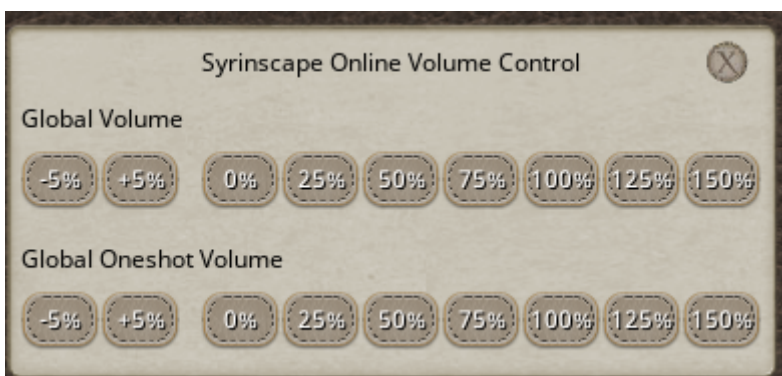

# Volume Control (Online Player Only)

When using the Syrinscape Web or Online player, you can control the global volumes and global one-shot volume from within Fantasy Grounds. The Volume button is located on the Syrinscape window.

Volume for each may be controlled either by selecting an absolute number from 0%-150% or by 5% increments up/down.

Revision #2

Created 2022-08-09 13:37:03 UTC by Admin

Updated 2022-08-16 15:40:07 UTC by Admin